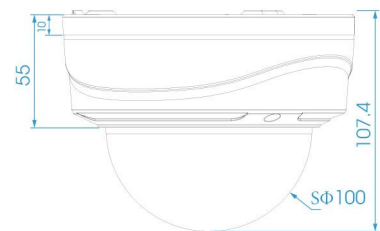

DIMENSIONS (mm)

SUPPORTED BROWSERS

Firefox

IE

Chrome

Safari

	Model	MS-C2972-F(I)PB (2.0MP)	MS-C3772-F(I)PB (3.0MP)	MS-C4472-F(I)PB (4.0MP)
Camera	Image Sensor	1/2.8" Progressive Scan CMOS		1/3" Progressive Scan CMOS
	Min. Illumination	Color: 0.002Lux @F1.2 B/W: 0Lux with IR on	Color: 0.005Lux @F1.2 B/W: 0Lux with IR on	Color: 0.008Lux @F1.2 B/W: 0Lux with IR on
	WDR	Super WDR up to 140dB	Super WDR up to 120dB	
	Lens	Motorized 3.0~10.5mm/7~22mm @F1.4 P-Iris(Optional)		
	Mount	Φ14		
	Field of View	H90°~H31°(3.0~10.5mm)	H80°~H29°(3.0~10.5mm)	H76.2°~H25°(3.0~10.5mm)
	Shutter Time	1/100000s~1/5s		
	IR Distance	Up to 30m		
	Day&Night	ICR Filter Auto Switch		
	Video	Max Image Resolution	1920×1080	2048×1536
Frame Rate		30fps(1920×1080), 30fps(1280×960), 30fps(1280×720), 30fps(704×576)	30fps(2048×1536), 30fps(1920×1080), 30fps(1280×960), 30fps(1280×720), 30fps(704×576)	20fps(2592×1520), 30fps(2304×1296), 30fps(1920×1080), 30fps(1280×960), 30fps(1280×720), 30fps(704×576)
Video Compression		H.265(HEVC)/H.264/MJPEG		
Video Bit Rate		16Kbps~16Mbps(CBR/VBR Adjustable)		
Image Setting		Brightness/Contrast/Saturation/Sharpness		
Network		Ethernet	1*RJ45 10M/100M Ethernet Port	
	Network Storage	NAS(Support NFS, SMB/CIFS)		
	Protocol	TCP/IP, UDP, RTP, RTSP, RTCP, HTTP, HTTPS, DNS, DDNS, DHCP, FTP, NTP, SMTP, SNMP, UPnP, SIP, IPv6, PPPoE, VLAN		
Audio	Audio Streaming	Built-in Microphone		
	Audio Compression	G.711/AAC		
	Audio I/O	1/1 (Optional)		
System	Alarm I/O	1/1 (Optional)		
	Storage	Support Micro SD/SDHC/SDXC Local Storage, up to 64G		
	Advanced Function	Motion Detection, Privacy Masking, Backlight Compensation, 3D-DNR, ROI		
	SIP/VoIP Support	Yes, Voice & Video-over-IP		
	Event Trigger	Motion Detection, Network Disconnection, etc.		
	Event Action	FTP Upload/ SMTP Upload/ SD Card Record/ SIP Phone		
	System Compatibility	ONVIF Profile S		
General	Working Temperature	-30℃~60℃		
	Working Humidity	0~90%(Non-condensing)		
	Power Supply	PoE/ DC12V±10%(Optional)		
	Power Consumption	5.5W MAX	5W MAX	4W MAX
		7.5W MAX (With IR on)	7.5W MAX (With IR on)	6.5W MAX (With IR on)
	Weather Proof	Up to IP66 Rating for Weather-resistant Performance		
	Housing	Vandal-proof IK10-rated Metal Housing		
	Weight	1100g		
	Dimensions	Φ143mmX107.4mm		
	Warranty	2 Years		