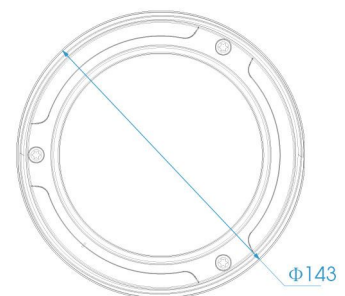

DIMENSIONS (mm)

SUPPORTED BROWSERS

Firefox

IE

Chrome

Safari

	Model	MS-C2972-F(I)PB (2.0MP)	MS-C3772-F(I)PB (3.0MP)	MS-C4472-F(I)PB (4.0MP)
Camera	Image Sensor	1/2.8" Progressive Scan CMOS		1/3" Progressive Scan CMOS
	Min. Illumination	Color: 0.002Lux @F1.2 B/W: 0Lux with IR on	Color: 0.005Lux @F1.2 B/W: 0Lux with IR on	Color: 0.008Lux @F1.2 B/W: 0Lux with IR on
	WDR	Super WDR up to 140dB	Super WDR up to 120dB	
	Lens	Motorized 3.0~10.5mm/7~22mm @F1.4 P-Iris(Optional)		
	Mount	Φ14		
	Field of View	H90°~H31°(3.0~10.5mm)	H80°~H29°(3.0~10.5mm)	H76.2°~H25°(3.0~10.5mm)
	Shutter Time	1/100000s~1/5s		
	IR Distance	Up to 30m		
	Day&Night	ICR Filter Auto Switch		
	Video	Max Image Resolution	1920×1080	2048×1536
Frame Rate		30fps(1920×1080), 30fps(1280×960), 30fps(1280×720), 30fps(704×576)	30fps(2048×1536), 30fps(1920×1080), 30fps(1280×960), 30fps(1280×720), 30fps(704×576)	20fps(2592×1520), 30fps(2304×1296), 30fps(1920×1080), 30fps(1280×960), 30fps(1280×720), 30fps(704×576)
Video Compression		H.265(HEVC)/H.264/MJPEG		
Video Bit Rate		16Kbps~16Mbps(CBR/VBR Adjustable)		
Image Setting		Brightness/Contrast/Saturation/Sharpness		
Network		Ethernet	1*RJ45 10M/100M Ethernet Port	
	Network Storage	NAS(Support NFS, SMB/CIFS)		
	Protocol	TCP/IP, UDP, RTP, RTSP, RTCP, HTTP, HTTPS, DNS, DDNS, DHCP, FTP, NTP, SMTP, SNMP, UPnP, SIP, IPv6, PPPoE, VLAN		
Audio	Audio Streaming	Built-in Microphone		
	Audio Compression	G.711/AAC		
	Audio I/O	1/1 (Optional)		
System	Alarm I/O	1/1 (Optional)		
	Storage	Support Micro SD/SDHC/SDXC Local Storage, up to 64G		
	Advanced Function	Motion Detection, Privacy Masking, Backlight Compensation, 3D-DNR, ROI		
	SIP/VoIP Support	Yes, Voice & Video-over-IP		
	Event Trigger	Motion Detection, Network Disconnection, etc.		
	Event Action	FTP Upload/ SMTP Upload/ SD Card Record/ SIP Phone		
	System Compatibility	ONVIF Profile S		
General	Working Temperature	-30℃~60℃		
	Working Humidity	0~90%(Non-condensing)		
	Power Supply	PoE/ DC12V±10%(Optional)		
	Power Consumption	5.5W MAX	5W MAX	4W MAX
		7.5W MAX (With IR on)	7.5W MAX (With IR on)	6.5W MAX (With IR on)
	Weather Proof	Up to IP66 Rating for Weather-resistant Performance		
	Housing	Vandal-proof IK10-rated Metal Housing		
	Weight	1100g		
	Dimensions	Φ143mmX107.4mm		
	Warranty	2 Years		