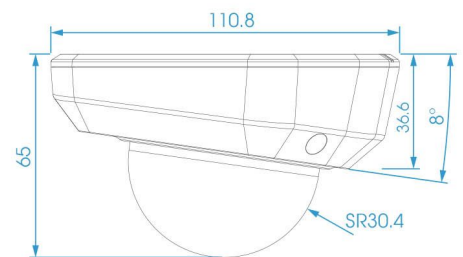

DIMENSIONS (mm)

SUPPORTED BROWSERS

Firefox

IE

Chrome

Safari

	Model	MS-C2973-PB (2.0MP)	MS-C4473-PB (4.0MP)
Camera	Image Sensor	1/2.8" Progressive Scan CMOS	1/3" Progressive Scan CMOS
	Min. Illumination	Color: 0.002Lux @F1.2 B/W: 0Lux with IR on	Color: 0.008Lux @F1.2 B/W: 0Lux with IR on
	WDR	Super WDR up to 140dB	Super WDR up to 120dB
	Lens	3.6mm @F1.6	
	Mount	M12	
	Field of View	H67.2°(3.6mm)	
	Shutter Time	1/100000s~1/5s	
	IR Distance	Up to 20m	
	Day&Night	ICR Filter Auto Switch	
Video	Max Image Resolution	1920×1080	2592×1520
	Frame Rate	30fps(1920×1080), 30fps(1280×960), 30fps(1280×720), 30fps(704×576)	20fps(2592×1520), 30fps(2304×1296), 30fps(1920×1080), 30fps(1280×960), 30fps(1280×720), 30fps(704×576)
	Video Compression	H.265(HEVC)/H.264/MJPEG	
	Video Bit Rate	16Kbps~16Mbps(CBR/VBR Adjustable)	
	Image Setting	Brightness/Contrast/Saturation/Sharpness	
Network	Ethernet	1*RJ45 10M/100M Ethernet Port	
	Network Storage	NAS(Support NFS, SMB/CIFS)	
	Protocol	TCP/IP, UDP, RTP, RTSP, RTCP, HTTP, HTTPS, DNS, DDNS, DHCP, FTP, NTP, SMTP, SNMP, UPnP, SIP, IPv6, PPPoE, VLAN	
Audio	Audio Streaming	Built-in Microphone	
	Audio Compression	G.711/AAC	
System	Storage	Support Micro SD/SDHC/SDXC Local Storage, up to 64G	
	Advanced Function	Motion Detection, Privacy Masking, Backlight Compensation, 3D-DNR, ROI	
	SIP/VoIP Support	Yes, Voice & Video-over-IP	
	Event Trigger	Motion Detection, Network Disconnection, etc.	
	Event Action	FTP Upload/ SMTP Upload/ SD Card Record/ SIP Phone	
	System Compatibility	ONVIF Profile S	
General	Working Temperature	-30°C~60°C	
	Working Humidity	0~90%(Non-condensing)	
	Power Supply	PoE	
	Power Consumption	2.5W MAX	
		5W MAX (With IR on)	5.5W MAX (With IR on)
	Weather Proof	Up to IP67 Rating for Weather-resistant Performance	
	Housing	Vandal-proof IK09-rated Metal Housing	
	Weight	500g	
	Dimensions	110.8mmX118.5mmX65mm	
Warranty	2 Years		