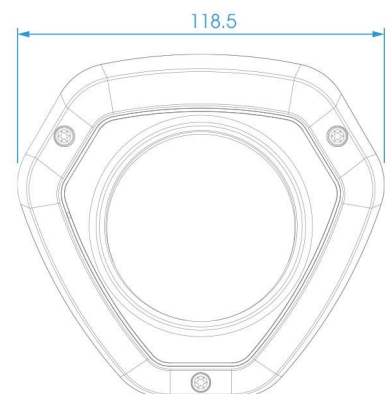

DIMENSIONS (mm)

SUPPORTED BROWSERS

Firefox

IE

Chrome

Safari

	Model	MS-C2973-PB (2.0MP)	MS-C4473-PB (4.0MP)
Camera	Image Sensor	1/2.8" Progressive Scan CMOS	1/3" Progressive Scan CMOS
	Min. Illumination	Color: 0.002Lux @F1.2 B/W: 0Lux with IR on	Color: 0.008Lux @F1.2 B/W: 0Lux with IR on
	WDR	Super WDR up to 140dB	Super WDR up to 120dB
	Lens	3.6mm @F1.6	
	Mount	M12	
	Field of View	H67.2°(3.6mm)	
	Shutter Time	1/100000s~1/5s	
	IR Distance	Up to 20m	
	Day&Night	ICR Filter Auto Switch	
Video	Max Image Resolution	1920×1080	2592×1520
	Frame Rate	30fps(1920×1080), 30fps(1280×960), 30fps(1280×720), 30fps(704×576)	20fps(2592×1520), 30fps(2304×1296), 30fps(1920×1080), 30fps(1280×960), 30fps(1280×720), 30fps(704×576)
	Video Compression	H.265(HEVC)/H.264/MJPEG	
	Video Bit Rate	16Kbps~16Mbps(CBR/VBR Adjustable)	
	Image Setting	Brightness/Contrast/Saturation/Sharpness	
Network	Ethernet	1*RJ45 10M/100M Ethernet Port	
	Network Storage	NAS(Support NFS, SMB/CIFS)	
	Protocol	TCP/IP, UDP, RTP, RTSP, RTCP, HTTP, HTTPS, DNS, DDNS, DHCP, FTP, NTP, SMTP, SNMP, UPnP, SIP, IPv6, PPPoE, VLAN	
Audio	Audio Streaming	Built-in Microphone	
	Audio Compression	G.711/AAC	
System	Storage	Support Micro SD/SDHC/SDXC Local Storage, up to 64G	
	Advanced Function	Motion Detection, Privacy Masking, Backlight Compensation, 3D-DNR, ROI	
	SIP/VoIP Support	Yes, Voice & Video-over-IP	
	Event Trigger	Motion Detection, Network Disconnection, etc.	
	Event Action	FTP Upload/ SMTP Upload/ SD Card Record/ SIP Phone	
	System Compatibility	ONVIF Profile S	
General	Working Temperature	-30°C~60°C	
	Working Humidity	0~90%(Non-condensing)	
	Power Supply	PoE	
	Power Consumption	2.5W MAX	
		5W MAX (With IR on)	5.5W MAX (With IR on)
	Weather Proof	Up to IP67 Rating for Weather-resistant Performance	
	Housing	Vandal-proof IK09-rated Metal Housing	
	Weight	500g	
	Dimensions	110.8mmX118.5mmX65mm	
Warranty	2 Years		