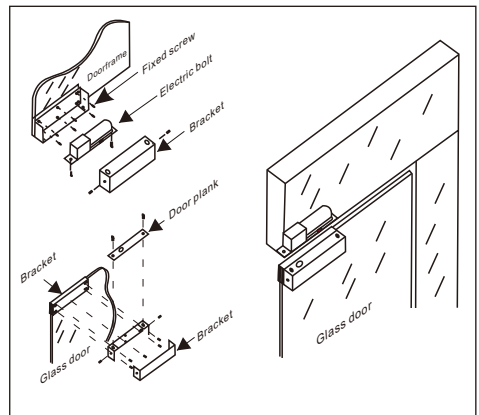

Specification

- Dimension: 205Lx58Wx46H(mm)
- Standard Structure: Stainless steel , Wire Drawing Finished
- Suitable for Door: Fully Frameless Glass Door
- Glass Thickness: 10-15mm
- Opening Mode: 180 Degree Door
- Use with:
 - Finished for Shell: Stainless steel, Wire Drawing
- Weight: 1.6kg

Dimension

Installation

Bracket Section View

Bracket Installation Diagram