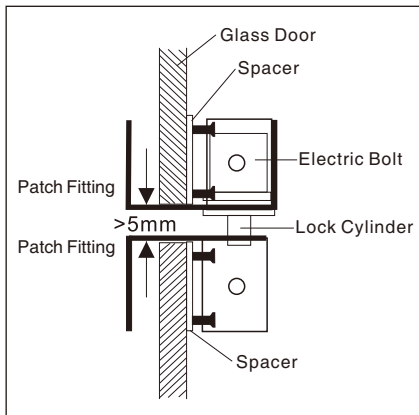

Specification

- Dimension: 205Lx58Wx46H(mm)
- Standard Structure: Stainless steel , Wire Drawing Finished
- Suitable for Door: Fully Frameless Glass Door
- Glass Thickness: 10-15mm
- Opening Mode: 180 Degree Door
- Use with:
 - Finished for Shell: Stainless steel, Wire Drawing
- Weight: 1.6kg

Dimension

Installation

Bracket Section View

Bracket Installation Diagram