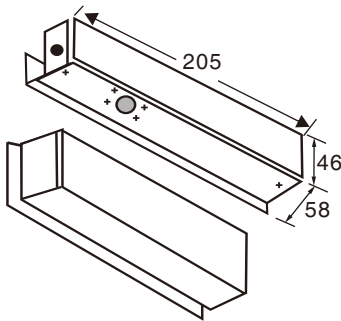

Specification

- Dimension: 205Lx58Wx46H(mm)
- Standard Structure: Stainless steel , Wire Drawing Finished
- Suitable for Door: Fully Frameless Glass Door
- Glass Thickness: 10-15mm
- Opening Mode: 180 Degree Door
- Use with:
 - Finished for Shell: Stainless steel, Wire Drawing
- Weight: 1.6kg

Dimension

Installation

Bracket Section View

Bracket Installation Diagram