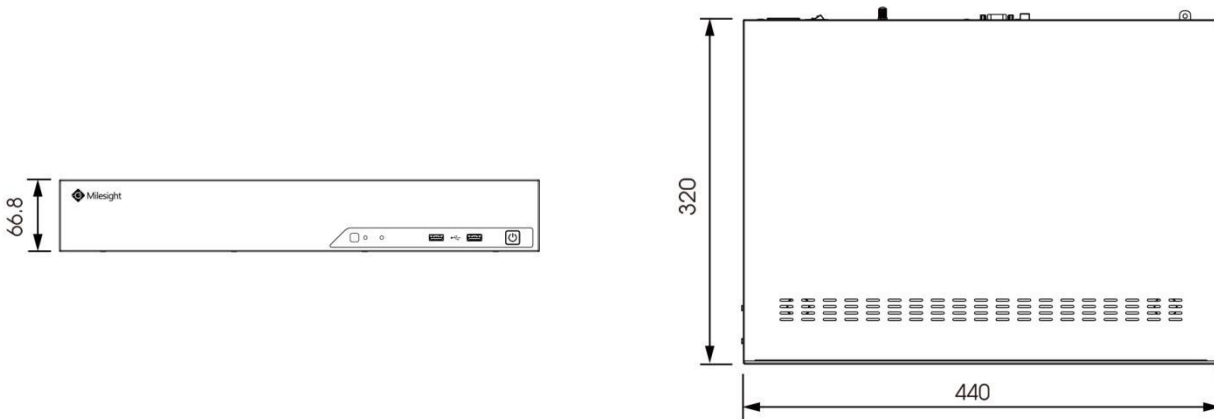

4K H.265 PoE NVR 7000 Series

Interfaces

1. Run Indicator   2. HDD Indicator   3. USB   4. Power
5. PoE Ports   6. LAN   7. Audio Out   8. Audio In
9. RS-232   10. VGA   11. HDMI   12. USB
13. RS-485   14. Alarm Out   15. Alarm In   16. Power

Installation of HDDs

Structure Diagrams

Units: mm

Naming Convention

Milesight Technology Co.,Ltd. | www.milesight.com

HEADQUARTERS
Add: No.23 Wanghai Road, 2nd Software Park, Xiamen, China
Tel: +86-592-5922772   Mail: sales@milesight.com

MILESIGHT USA
Add: 7509 N.W. 36th Street, Miami, Florida 33166, USA
Tel: +1-305-764-3474   Mail: sales@milesightusa.com