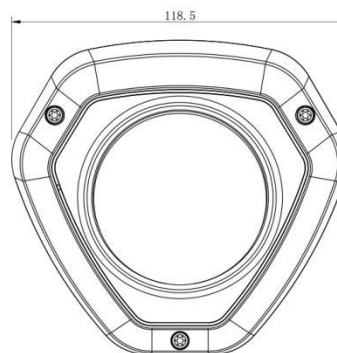

H.265+ Vandal-proof Mini Dome Network Camera

Structure Diagrams

(Default Version)

(Multi-interface Version)

Units: mm

Accessories Support

A01 Pole Mount

Weight: 720g
Dimensions: 170*51.5*152.6mm

A02 Internal Corner Bracket

Weight: 540g
Dimensions: 170*23.2*205.3mm

A03 External Corner Bracket

Weight: 900g
Dimensions: 170*152.6*76.3mm

A71 Wall Mount

Weight: 530g
Dimensions: 162*124*78 mm

A73 Adapter Plate

Weight: 28g
Dimension: 115*122.5*10mm

A74 Junction Box

Weight: 60g
Dimensions: 121.5*116.5*37.2

Milesight Technology Co.,Ltd. | www.milesight.com

Contact Us: sales@milesight.com support@milesight.com

Add: 220 NE 51st Street, Oakland Park, Florida 33334, USA
Tel: +1-800-561-0485