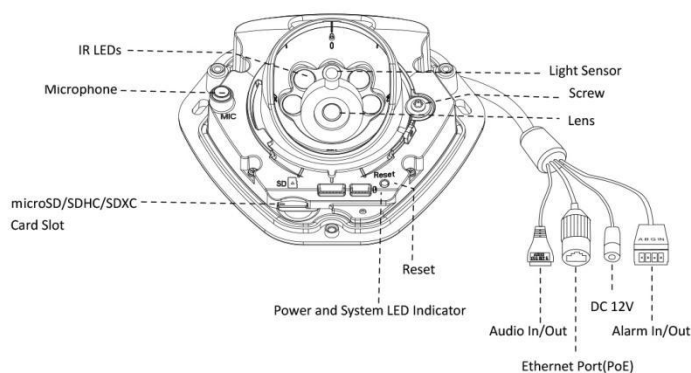

H.265+ Vandal-proof Mini Dome Network Camera

Structure Diagrams

(Default Version)

(Multi-interface Version)

Units: mm

Accessories Support

A01 Pole Mount

Weight: 720g
Dimensions: 170*51.5*152.6mm