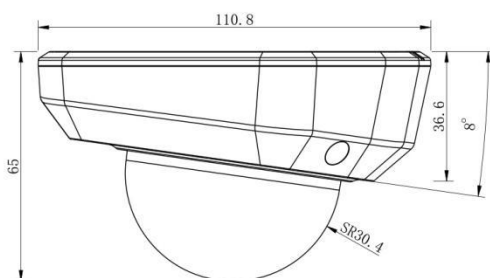

H.265+ Vandal-proof Mini Dome Network Camera

Structure Diagrams

(Default Version)

(Multi-interface Version)

Units: mm

Accessories Support

A01 Pole Mount

Weight: 720g
Dimensions: 170*51.5*152.6mm

A02 Internal Corner Bracket

Weight: 540g
Dimensions: 170*23.2*205.3mm

A03 External Corner Bracket

Weight: 900g
Dimensions: 170*152.6*76.3mm

A71 Wall Mount

Weight: 530g
Dimensions: 162*124*78 mm

A73 Adapter Plate

Weight: 28g
Dimension: 115*122.5*10mm

A74 Junction Box

Weight: 60g
Dimensions: 121.5*116.5*37.2

Milesight Technology Co.,Ltd. | www.milesight.com

Contact Us: sales@milesight.com support@milesight.com

Add: 220 NE 51st Street, Oakland Park, Florida 33334, USA
Tel: +1-800-561-0485