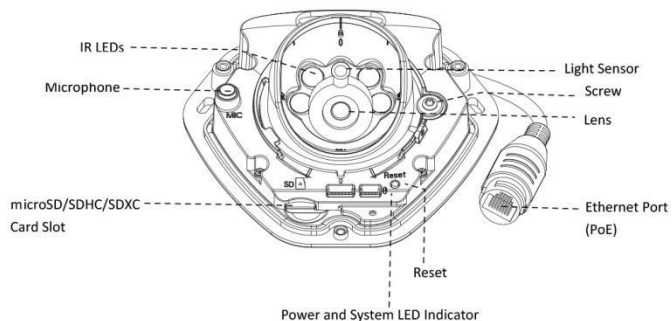

H.265+ Vandal-proof Mini Dome Network Camera

Structure Diagrams

(Default Version)

(Multi-interface Version)

Units: mm

Accessories Support

A01 Pole Mount

Weight: 720g
Dimensions: 170*51.5*152.6mm