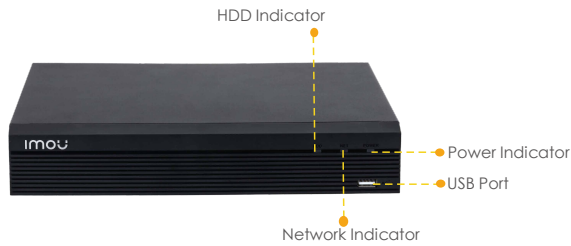

N44P Power over Ethernet Recorder 4K 4-Channel PoE NVR

The PoE Recorder is used to record videos and secure your home or business. Using Power over Ethernet technology, the recorder could provide the electricity and network for each camera via a Cat 5e/Cat 6 network cable.

4K UHD Video
See more than 1080P

PoE
Easy setup, real plug and go

Smart H.265+ Codec
Save more high-quality video
in less space

Super Decoding
4ch 4MP real-time decoding

Local View
Local HDMI / VGA 4K
UHD output

Mass Storage
Support 1 HDD storage,
up to 8TB

Two-way Talk
Real-time communication

Imou Life App
Monitoring at any time from anywhere

Record every second

Using a hard disk drive, recorder could uninterrupted record for a long time, and now easily store for more than a month by using the smart H.265 codec. You can play back the details of every time.