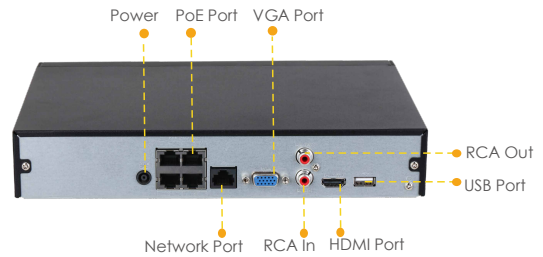

N44P Power over Ethernet Recorder 4K 4-Channel PoE NVR

The PoE Recorder is used to record videos and secure your home or business. Using Power over Ethernet technology, the recorder could provide the electricity and network for each camera via a Cat 5e/Cat 6 network cable.

4K UHD Video
See more than 1080P

PoE
Easy setup, real plug and go

Smart H.265+ Codec
Save more high-quality video
in less space

Super Decoding
4ch 4MP real-time decoding

Local View
Local HDMI / VGA 4K
UHD output

Mass Storage
Support 1 HDD storage,
up to 8TB

Two-way Talk
Real-time communication

Imou Life App
Monitoring at any time from anywhere

Record every second

Using a hard disk drive, recorder could uninterrupted record for a long time, and now easily store for more than a month by using the smart H.265 codec. You can play back the details of every time.

Front View

Back View

Specifications

System

Operating System: Embedded Linux
 Operation Display: WEB/GUI/Imou Life APP

Video

Video In: 4 Channels
 Video Out: 1 HDMI/1 VGA

Network